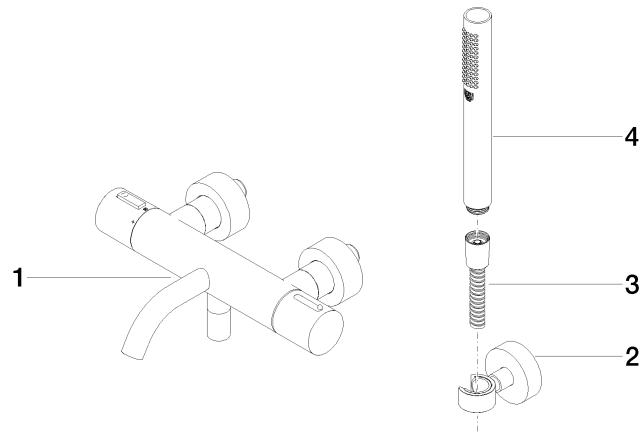

34 234 979

- spout: circular, air-enriched flow
  - max. flow 16.9 l/min at 3 bar flow pressure
  - Hand shower: COMPACT RAIN, max. flow rate 6.8 l/min (at 3 bar)
  - complete hand shower set with anti-scale system
  - rotary diverter with volume control and shut-off function
  - slide-on rosettes Ø 60 mm
  - 210mm projection
  - 1/2" connection
  - gauge 150 mm - 15 mm
  - metal shower hose 1250mm with integrated anti-twist protection
  - shower holder rosette Ø 57mm
- Intrinsic protection against back flow.**

**Required miscellaneous**

	<b>Concealed adapter -</b> •please order two adapters (USA only)	35 080 970-90 0010
---	---	-----------------------

34 234 979

mm [inches]

**Flow rate chart**

**Codes & Standards**

## META Bath thermostat for wall mounting with hand shower set - Chrome

---

META

34 234 979

### Certificates

---

LGA\_18609.

Belgaqua\_21-032-  
27\_5.

34 234 979

**Spare parts list**

No.	Item Number	Name	Quantity used	Delivery time
1	34 201 979-00	META Bath thermostat for wall mounting without shower set - Chrome	1	10
2	28 050 920-00	holder	1	60
3	90 30 02 072 00-00	Metal shower hose 1/2" x 3/8" x 1250 mm - Chrome	1	10
4	28 019 979-00	Hand shower - Chrome	1	2